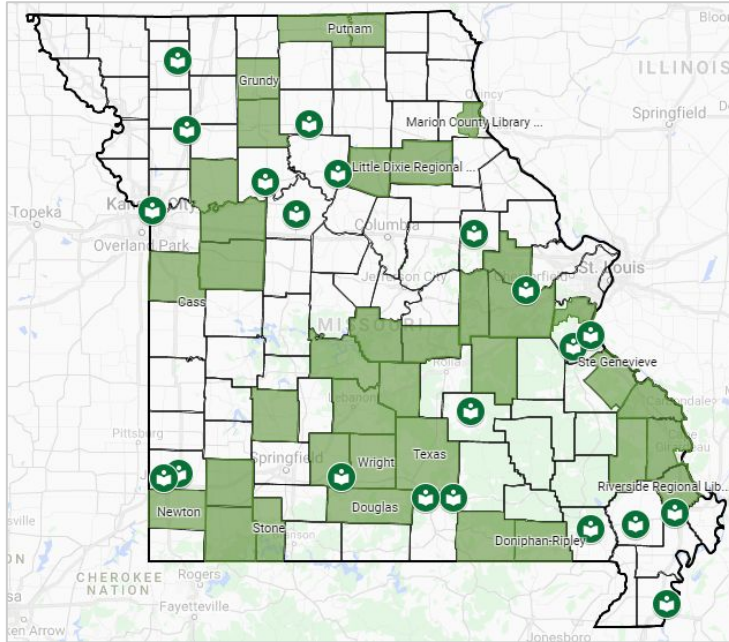

Missouri Evergreen

We Invite You To Join Us

52
Libraries

3.5
Million
Items

5.2
Million
FY2019
Circulation

www.moevergreenlibraries.org

Missouri Evergreen

Mission

The Missouri Evergreen Consortium (ME) brings together Missouri Public Libraries to strengthen and promote excellent library services to our member libraries and Missouri citizens. The Consortium helps realize the potential of member libraries through cost-effective resource sharing, cost savings, and member collaboration.

Four libraries founded Missouri Evergreen in the spring of 2012. In the 8 years since that time, the consortium has grown to include 52 libraries.

Member libraries share a cloud-hosted integrated library system (ILS) called Evergreen, which is open source software. This allows patrons and staff at member libraries to request books from other member libraries as though they are two branches of the same library system. The Missouri State Library uses LSTA funding via a contract with Equinox to provide technical support for this system.